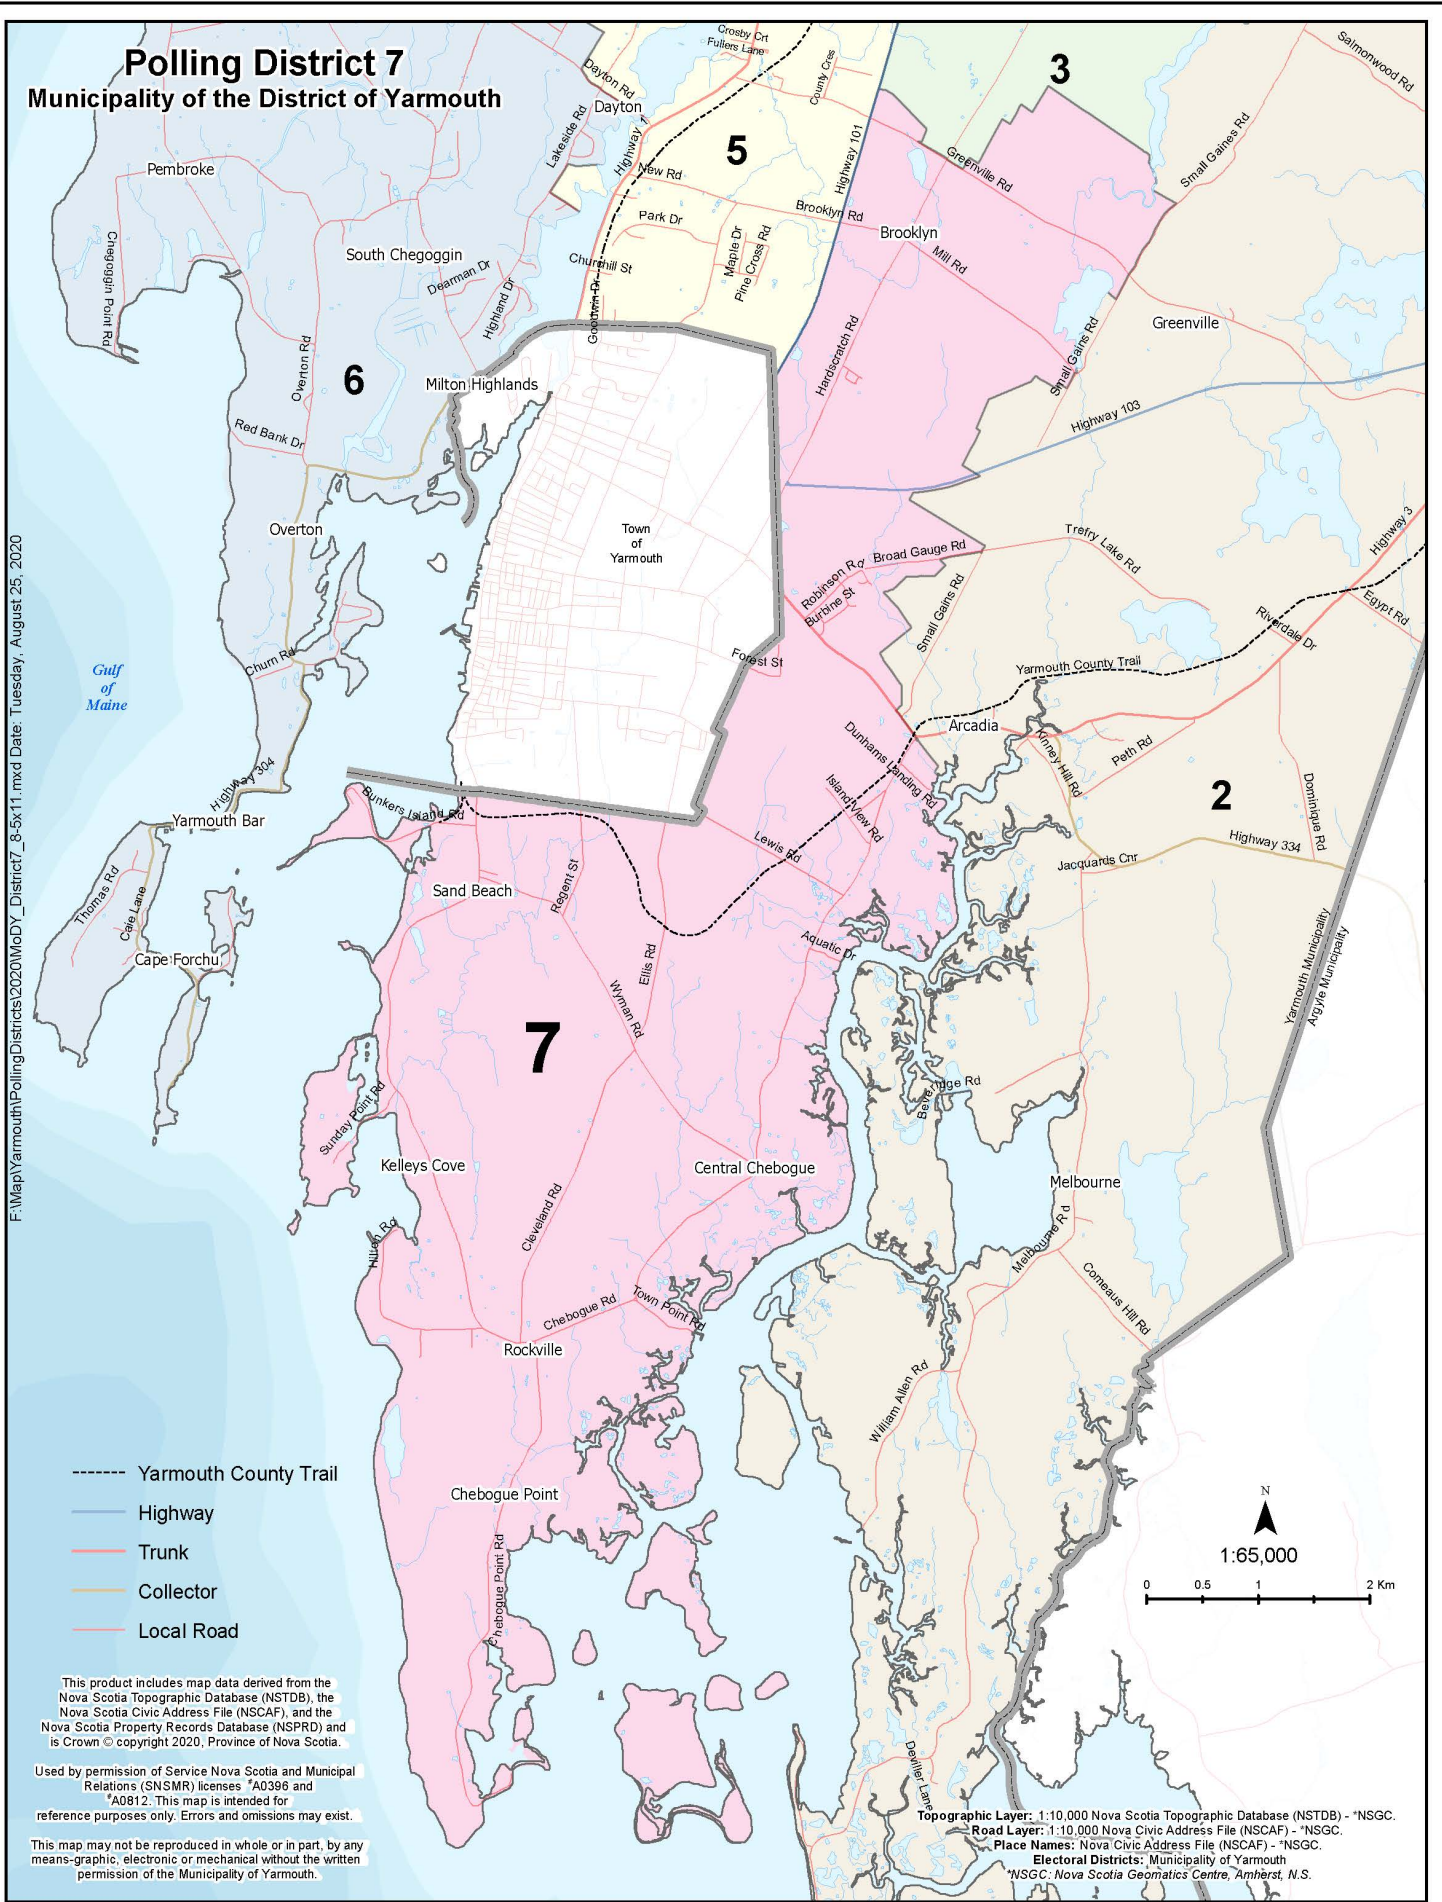

Polling District 7

Municipality of the District of Yarmouth

F:\Map\Yarmouth\PollingDistricts2020\MoDY_District7_8-5x11.mxd Date: Tuesday, August 25, 2020

Topographic Layer: 1:10,000 Nova Scotia Topographic Database (NSTDB) - *NSGC.
Road Layer: 1:10,000 Nova Civic Address File (NSCAF) - *NSGC.
Place Names: Nova Civic Address File (NSCAF) - *NSGC.
Electoral Districts: Municipality of Yarmouth
*NSGC: Nova Scotia Geomatics Centre, Amherst, N.S.